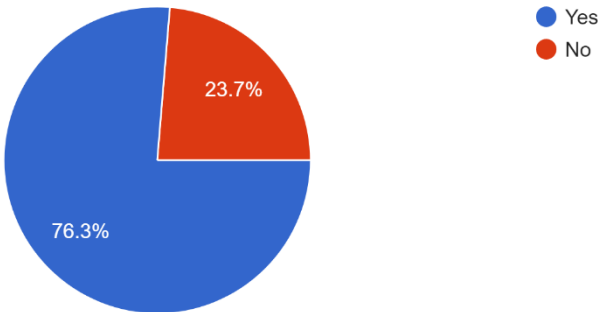

39 responses

The person who made racist/disparaging comments about students/ adults who live in public housing (building 589 Amsterdam) was the

27 responses

I have observed a classroom visitor/observer make negative comments about a student's academic performance or ability in the presence of students

38 responses

The visitor/observer who made the negative comments about a student's academic performance or ability in the presence of students was the

29 responses