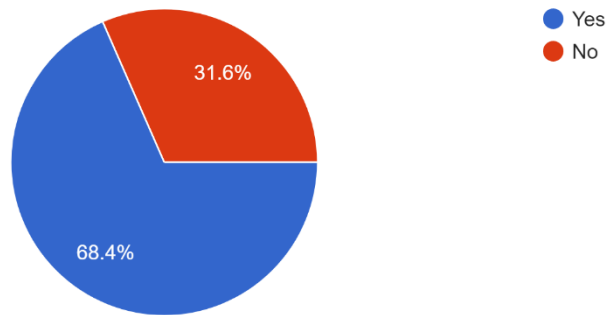

PS 166 SURVEY Comments

40 members responded to the survey

Have you seen a DoE staff member menace/threaten/or being verbally aggressive towards students?

38 responses

The staff member who menaced/threatened/was verbally abusive towards students was

29 responses

For the 2022-2023 School Year I plan to or am considering

38 responses

A change in PS 166 leadership will directly impact my decision to resign/transfer/remain at 166

38 responses

Have you heard any racist/disparaging comments made about students/ adults who reside in public housing (building 589 Amsterdam)

39 responses

The person who made racist/disparaging comments about students/ adults who live in public housing (building 589 Amsterdam) was the

27 responses

I have observed a classroom visitor/observer make negative comments about a student's academic performance or ability in the presence of students