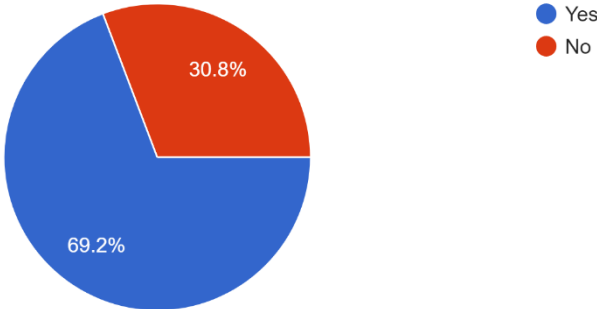

PS 166 SURVEY Comments

40 members responded to the survey

Have you seen a DoE staff member menace/threaten/or being verbally aggressive towards students?

38 responses

The staff member who menaced/threatened/was verbally abusive towards students was

29 responses

For the 2022-2023 School Year I plan to or am considering

38 responses

A change in PS 166 leadership will directly impact my decision to resign/transfer/remain at 166

38 responses

Have you heard any racist/disparaging comments made about students/ adults who reside in public housing (building 589 Amsterdam)

39 responses

The person who made racist/disparaging comments about students/ adults who live in public housing (building 589 Amsterdam) was the

27 responses

I have observed a classroom visitor/observer make negative comments about a student's academic performance or ability in the presence of students