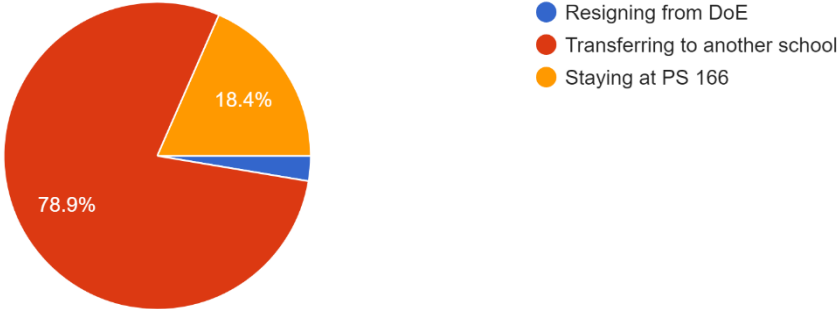

PS 166 SURVEY Comments

40 members responded to the survey

Have you seen a DoE staff member menace/threaten/or being verbally aggressive towards students?

38 responses

The staff member who menaced/threatened/was verbally abusive towards students was

29 responses

For the 2022-2023 School Year I plan to or am considering

38 responses

A change in PS 166 leadership will directly impact my decision to resign/transfer/remain at 166

38 responses

Have you heard any racist/disparaging comments made about students/ adults who reside in public housing (building 589 Amsterdam)

39 responses

The person who made racist/disparaging comments about students/ adults who live in public housing (building 589 Amsterdam) was the

27 responses

I have observed a classroom visitor/observer make negative comments about a student's academic performance or ability in the presence of students