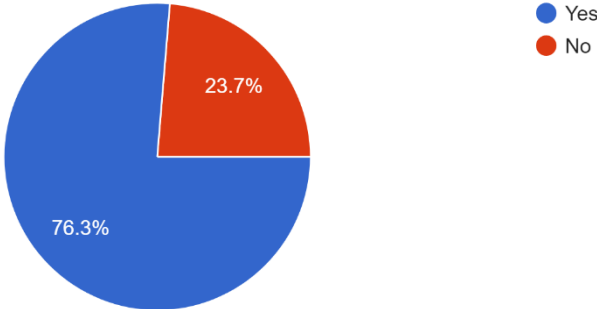

PS 166 SURVEY Comments

40 members responded to the survey

Have you seen a DoE staff member menace/threaten/or being verbally aggressive towards students?

38 responses

The staff member who menaced/threatened/was verbally abusive towards students was

29 responses

For the 2022-2023 School Year I plan to or am considering

38 responses

A change in PS 166 leadership will directly impact my decision to resign/transfer/remain at 166

38 responses

Have you heard any racist/disparaging comments made about students/ adults who reside in public housing (building 589 Amsterdam)

39 responses

The person who made racist/disparaging comments about students/ adults who live in public housing (building 589 Amsterdam) was the

27 responses

I have observed a classroom visitor/observer make negative comments about a student's academic performance or ability in the presence of students